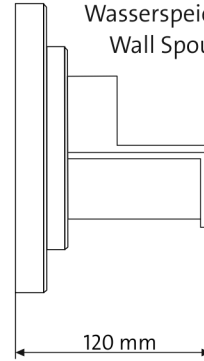

WSX0001

G1½

Ø 40 x 300 mm

G1

Lighting
(84183)

>5 cm

G1½

Connection set
(85857)

Ø 38 mm

Ø 32 mm

Ø 25 mm

WSX0002

2300 l/h

Aquarius Universal Premium Eco 3000

Wasserspeier Quadrat
Wall Spout Square

 1.39 kg

Wasserspeier Rhombus
Wall Spout Rhombus

 1.47 kg

Wasserspeier Ellipse
Wall Spout Ellipse

 1.43 kg

Wasserspeier Rund
Wall Spout Circle

 1.43 kg

WSX0003

PVC glue
(36861)