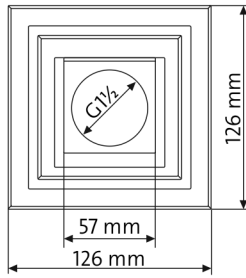

WSX0001

G1½

Ø 40 x 300 mm

G1

Lighting
(84183)

>5 cm

G1½

Connection set
(85857)

Ø 38 mm

Ø 32 mm

Ø 25 mm

WSX0002

2300 l/h

Aquarius Universal Premium Eco 3000

Wasserspeier Quadrat
Wall Spout Square

 1.39 kg

Wasserspeier Rhombus
Wall Spout Rhombus

 1.47 kg

Wasserspeier Ellipse
Wall Spout Ellipse

 1.43 kg

Wasserspeier Rund
Wall Spout Circle

 1.43 kg

WSX0003

PVC glue
(36861)