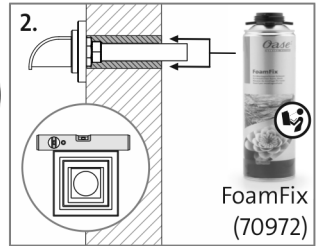

Wasserspeier Rhombus
Wall Spout Rhombus

 1.47 kg

Wasserspeier Ellipse
Wall Spout Ellipse

 1.43 kg

Wasserspeier Rund
Wall Spout Circle

 1.43 kg

WSX0003

PVC glue
(36861)