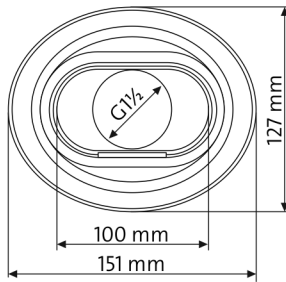

WSX0001

G1½

Ø 40 x 300 mm

G1

Lighting
(84183)

>5 cm

G1½

Connection set
(85857)

Ø 38 mm

Ø 32 mm

Ø 25 mm

WSX0002

2300 l/h

Aquarius Universal Premium Eco 3000

Wasserspeier Quadrat
Wall Spout Square

 1.39 kg

Wasserspeier Rhombus
Wall Spout Rhombus

 1.47 kg

Wasserspeier Ellipse
Wall Spout Ellipse

 1.43 kg

Wasserspeier Rund
Wall Spout Circle

 1.43 kg

WSX0003

PVC glue
(36861)