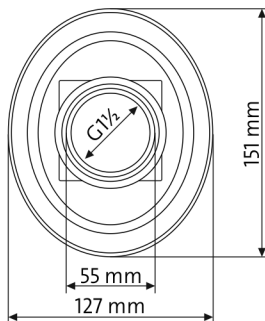

WSX0001

G1½

Ø 40 x 300 mm

G1

Lighting
(84183)

>5 cm

G1½

Connection set
(85857)

Ø 38 mm

Ø 32 mm

Ø 25 mm

WSX0002

2300 l/h

Aquarius Universal Premium Eco 3000

Wasserspeier Quadrat
Wall Spout Square

 1.39 kg

Wasserspeier Rhombus
Wall Spout Rhombus

 1.47 kg

Wasserspeier Ellipse
Wall Spout Ellipse

 1.43 kg

Wasserspeier Rund
Wall Spout Circle

 1.43 kg

WSX0003

PVC glue
(36861)