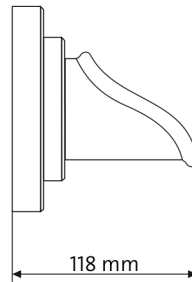

WSX0001

G1½

Ø 40 x 300 mm

G1

Lighting
(84183)

>5 cm

G1½

Connection set
(85857)

Ø 38 mm

Ø 32 mm

Ø 25 mm

WSX0002

2300 l/h

Aquarius Universal Premium Eco 3000

Wasserspeier Quadrat
Wall Spout Square

 1.39 kg

Wasserspeier Rhombus
Wall Spout Rhombus

 1.47 kg

Wasserspeier Ellipse
Wall Spout Ellipse

 1.43 kg

Wasserspeier Rund
Wall Spout Circle

 1.43 kg

WSX0003

PVC glue
(36861)