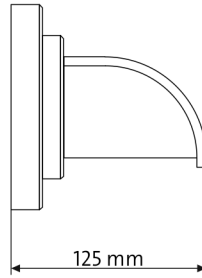

WSX0001

G1½

Ø 40 x 300 mm

G1

Lighting
(84183)

>5 cm

G1½

Connection set
(85857)

Ø 38 mm

Ø 32 mm

Ø 25 mm

WSX0002

2300 l/h

Aquarius Universal Premium Eco 3000

Wasserspeier Quadrat
Wall Spout Square

 1.39 kg

Wasserspeier Rhombus
Wall Spout Rhombus

 1.47 kg

Wasserspeier Ellipse
Wall Spout Ellipse

 1.43 kg

Wasserspeier Rund
Wall Spout Circle

 1.43 kg

WSX0003

PVC glue
(36861)