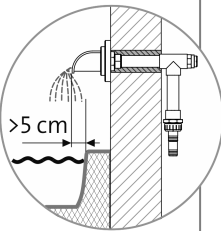

WSX0001

G1½

Ø 40 x 300 mm

G1

Lighting
(84183)

>5 cm

G1½

Connection set
(85857)

Ø 38 mm

Ø 32 mm

Ø 25 mm

WSX0002

2300 l/h

Aquarius Universal Premium Eco 3000

Wasserspeier Quadrat
Wall Spout Square

 1.39 kg

Wasserspeier Rhombus
Wall Spout Rhombus

 1.47 kg

Wasserspeier Ellipse
Wall Spout Ellipse

 1.43 kg

Wasserspeier Rund
Wall Spout Circle

 1.43 kg

WSX0003

PVC glue
(36861)