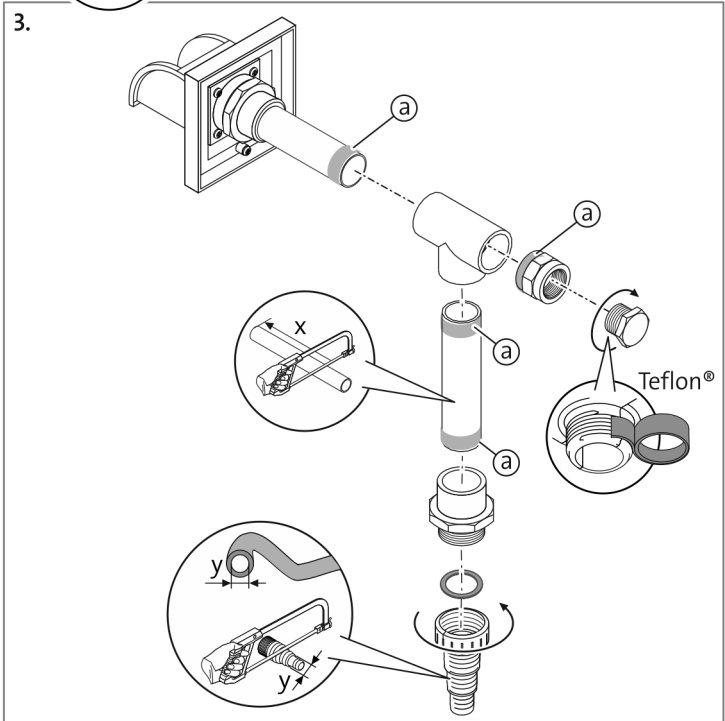

WSX0004

OASE GmbH
Postfach 2069 • 48469 Hörstel
Tecklenburger Straße 161 • 48477 Hörstel
Germany

www.oase.com
info@oase.com
Hotline: +49 5454 93 39 49 20

85353/10-20