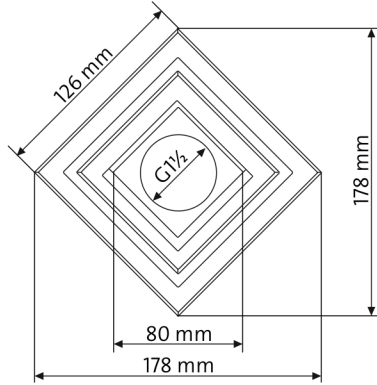

WSX0001

G1½

Ø 40 x 300 mm

G1

Lighting
(84183)

>5 cm

G1½

Connection set
(85857)

Ø 38 mm

Ø 32 mm

Ø 25 mm

WSX0002

2300 l/h

Aquarius Universal Premium Eco 3000

Wasserspeier Quadrat
Wall Spout Square

 1.39 kg

Wasserspeier Rhombus
Wall Spout Rhombus

 1.47 kg

Wasserspeier Ellipse
Wall Spout Ellipse

 1.43 kg

Wasserspeier Rund
Wall Spout Circle

 1.43 kg

WSX0003

PVC glue
(36861)