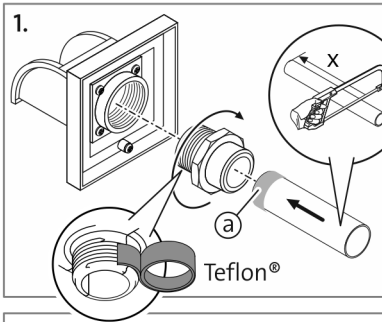

Wasserspeier Rhombus
Wall Spout Rhombus

 1.47 kg

Wasserspeier Ellipse
Wall Spout Ellipse

 1.43 kg

Wasserspeier Rund
Wall Spout Circle

 1.43 kg

WSX0003

PVC glue
(36861)