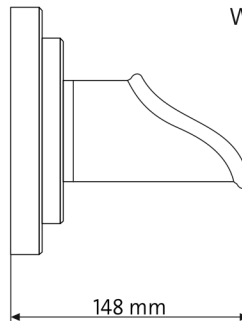

WSX0001

G1½

Ø 40 x 300 mm

G1

Lighting
(84183)

>5 cm

G1½

Connection set
(85857)

Ø 38 mm

Ø 32 mm

Ø 25 mm

WSX0002

2300 l/h

Aquarius Universal Premium Eco 3000

Wasserspeier Quadrat
Wall Spout Square

 1.39 kg

Wasserspeier Rhombus
Wall Spout Rhombus

 1.47 kg

Wasserspeier Ellipse
Wall Spout Ellipse

 1.43 kg

Wasserspeier Rund
Wall Spout Circle

 1.43 kg

WSX0003

PVC glue
(36861)