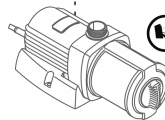

WSX0001

G1½

Ø 40 x 300 mm

G1

Lighting
(84183)

>5 cm

G1½

Connection set
(85857)

Ø 38 mm

Ø 32 mm

Ø 25 mm

WSX0002

2300 l/h

Aquarius Universal Premium Eco 3000

Wasserspeier Quadrat
Wall Spout Square

 1.39 kg